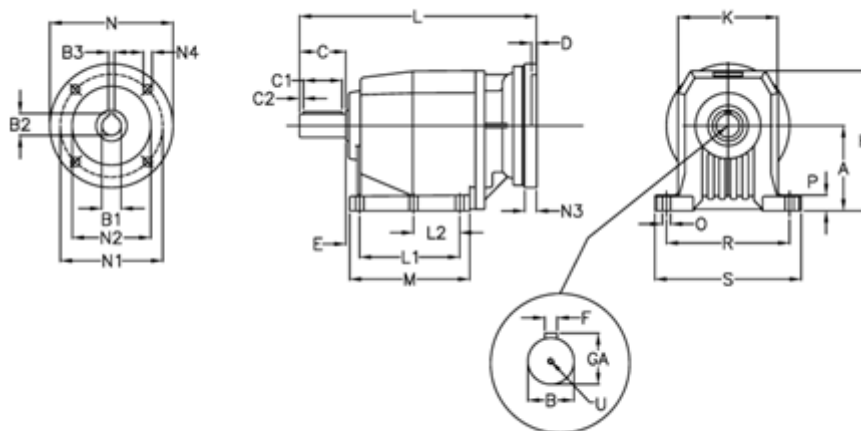

Article number: 40600701021255

Description: Helical gearbox
C702P-10,2-P160B5

Measures

A = 210	D = 6.0	L2 = 0.0	P = 30
B = 60	E = 25	M = 222.0	R = 300
B1 = 42	F = 18	N = 350	S = 350
B2 = 45.3	GA = 64.0	N1 = 300	U = M20x42
B3 = 12	H = 349	N2 = 250	
C = 120	K = 262	N3 = 23	
C1 = 90	L = 575.0	N4 = 18	
C2 = 15	L1 = 165.0	O = 22	